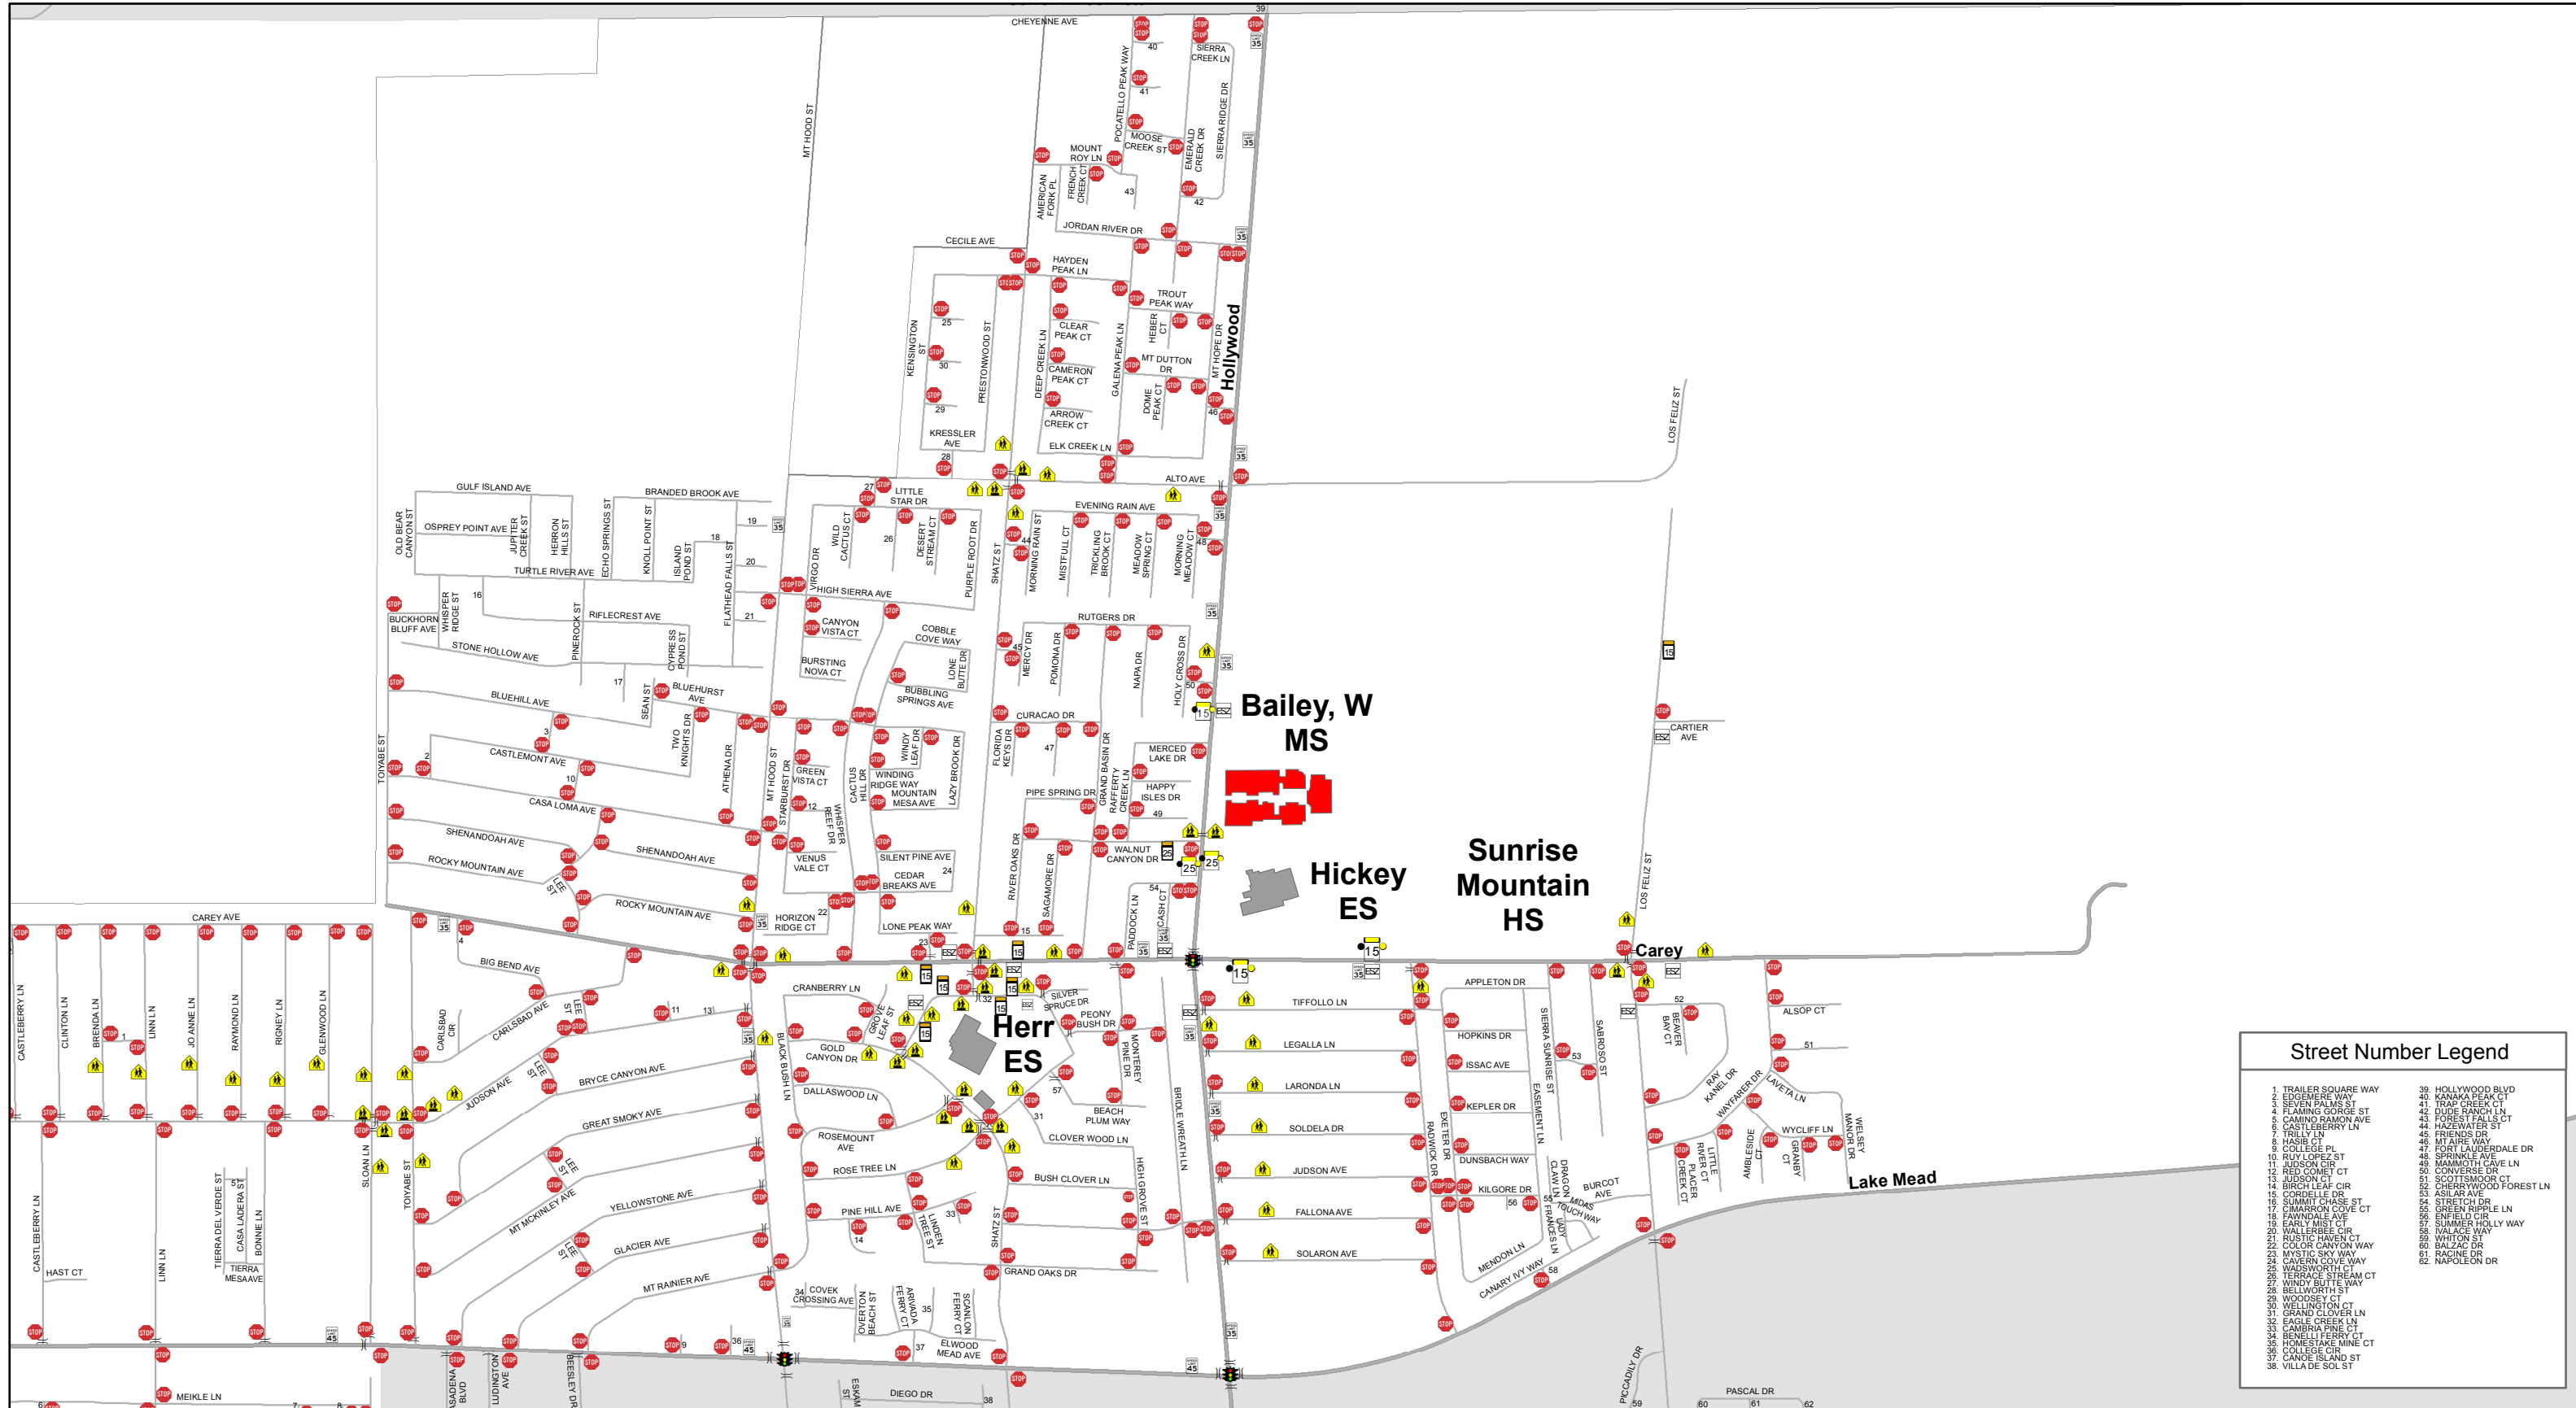

DISCLAIMER:

This map is provided to assist parents/guardians and students in the selection of a walking/bicycling route to and from school. The location of traffic control devices and roadway conditions will change, so parents/guardians must continually review the route with their child/children. This information is provided for information purposes only. Nothing herein is warranted by Clark County, and no liability is assumed by Clark County or the Clark County School District for the information provided, including but not limited to the accuracy of the data shown herein. Speed limits are 25 mph unless otherwise noted.

For more Information see <http://www.clarkcountynv.gov/depts/public_works/Pages/default.aspx>

Dr. William H. Bailey Middle School East Half - Map 2 of 2

Bell Times
8:50 AM - 3:20 PM

Legend

- Clark County
- Boulder City
- City of Henderson
- City of Las Vegas
- City of Mesquite
- City of North Las Vegas

2014-2015

Street Number Legend

1 TRAILER SQUARE WAY	39 HOLLYWOOD BLVD
2 EDGEMERE WAY	40 KANAKA PEAK CT
3 FLAMING HORSE ST	41 TRAP CREEK CT
4 CASTLEBERRY LN	42 BUDE RANCH LN
5 TRILLY LN	43 FOREST FALLS CT
6 HAZEWATER ST	44 HAZEWATER ST
7 FRIENS DR	45 MT AIRIE WAY
8 COLLEGE PL	46 FORT LAUDERDALE DR
9 RUY LOPEZ ST	47 SPRINKLE AVE
10 JUDSON CIR	48 MANMOUTH CAVE LN
11 RED COMET CT	49 CONVERSE DR
12 JUDSON CT	50 SCOTTSMOOR CT
13 BIRCH LEAF CIR	51 CHERRYWOOD FOREST LN
14 CORDELLE DR	52 SILENT DR
15 SUMMIT CHASE ST	53 ASHLAR AVE
16 OMAHONN COVE CT	54 GREEN RIPPLE LN
17 FAWNDALE AVE	55 SNEED DR
18 EARLY MIST CT	56 SUMMER HOLLY WAY
19 WALLERSEE CIR	57 WINDY BUTTE DR
20 RUSTIC HAVEN CT	58 WHITON ST
21 COLOR CANYON WAY	59 BALZAC WAY
22 MYSTIC SKY WAY	60 RACINE DR
23 CAVERN COVE WAY	61 WINDY BUTTE WAY
24 WADSWORTH CT	62 NAPOLEON DR
25 TERRACE STRAW CT	
26 WINDY BUTTE WAY	
27 BELLWORTH ST	
28 WOODSEY CT	
29 WELLINGTON CT	
30 GRAND CLOVER LN	
31 EAGLE CREEK LN	
32 CAMBRIA PINE CT	
33 BENEILLI FERRY CT	
34 HOMESTEAD MINE CT	
35 COLLEGE CIR	
36 CANOE ISLAND ST	
37 VILLA DE SOL ST